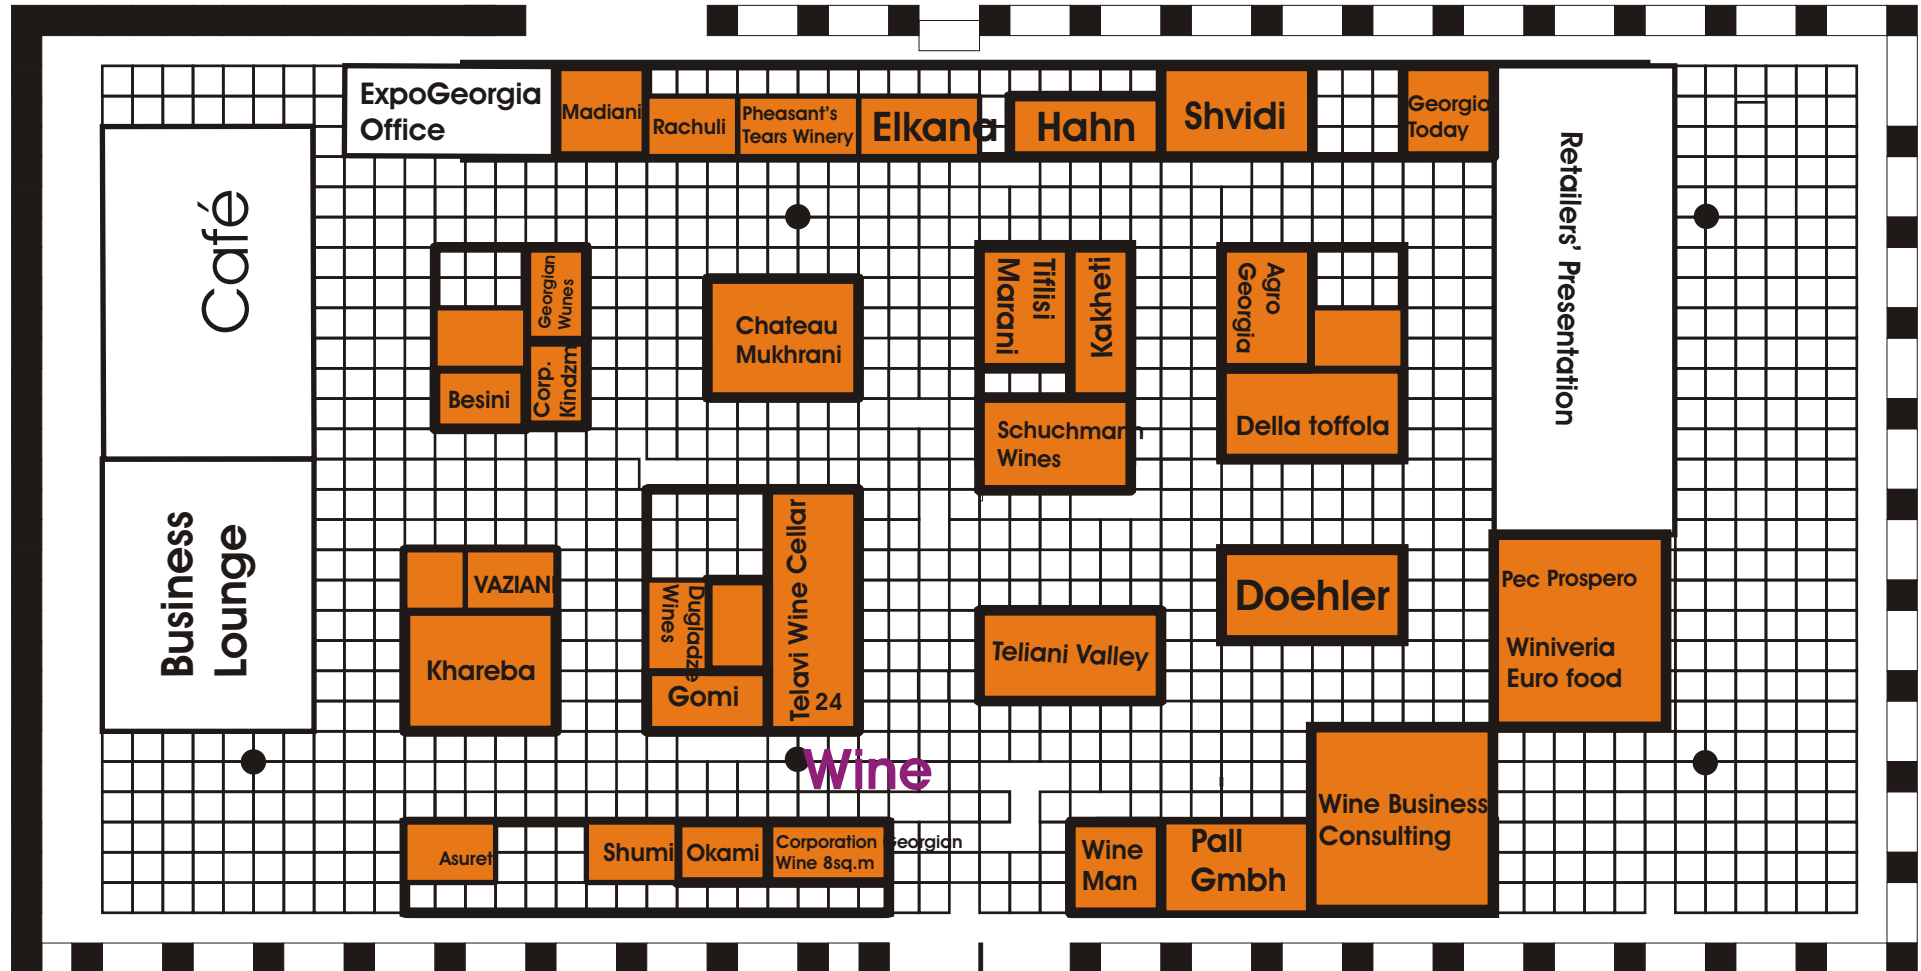

# Pavilion N11

WINEXPO GEORGIA 09  
4-6 June 2009

Loading Door

Main entrance